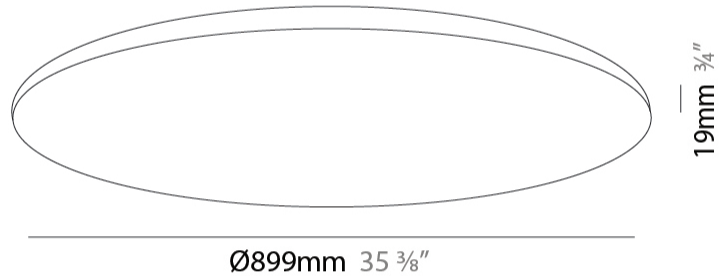

PROJECT	_____
TYPE	_____
SPECIFIER	_____
QUANTITY	_____
DATE	_____

INFINITE ROUND SURFACE

A52030- -

base number
Color   Temperature   Finish   Options

1. To build a product code in our configurator select the specify button on the base model # product page
2. To build a manual product code on this datasheet choose from the options listed below in blue font and add the suffix to the base model #

GENERAL

Series: Infinite Round
Partner: Ivela
Division: Architectural
Installation: Surface
Product Type: Panels
Mounting Location: Ceiling
Light Distribution: Direct

PHYSICAL

Shape: Round
Diameter (mm): 899
Diameter (in): 35 ³/₈
Height (mm): 19
Height (in): 3/4
Diffuser: PMMA - Opal
Fixture Finish: WHI / BLK / GLD
Fixture Material: Aluminum

ELECTRICAL

Lamp Type: LED
Input Wattage (W): 56
Dimming: Tri-Mode (Non-Dimming and Phase Dimming (120Vac only) and 0-10V Dimming)
Driver Included: No
Driver Location: Remote
Driver Type: Constant Voltage - Universal
Driver Class: Class 2
Housing: ENCP 5 (ERP) ENCP 8 (SC Power)
Input Voltage (V): 120 - 277
Output Voltage (V): 24

LED

Color Temperature (°K): 2700 / 3000 / 3500 / 4000
Max. Delivered Lumen (lm): 3360 / 3500 / 3604 / 3710
Nominal Lumen (lm): 6720 / 7000 / 7208 / 7420
CRI: >93 CRI
Lamp Life (hrs): 50000

OPTICAL

RATINGS AND CERTIFICATIONS

Certified By: CSA Certified to UL and CSA Standards
IP rating: IP20