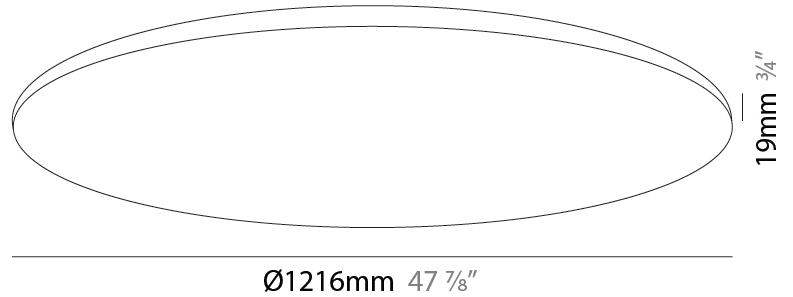

PROJECT
TYPE
SPECIFIER
QUANTITY
DATE

INFINITE ROUND SURFACE

A52031-

base number
Color   Finish
Temperature   Options

1. To build a product code in our configurator select the specify button on the base model # product page
2. To build a manual product code on this datasheet choose from the options listed below in blue font and add the suffix to the base model #

GENERAL

Series: Infinite Round
Partner: Ivela
Division: Architectural
Installation: Surface
Product Type: Panels
Mounting Location: Ceiling
Light Distribution: Direct

PHYSICAL

Shape: Round
Diameter (mm): 1216
Diameter (in): 47 ⁷/₈
Height (mm): 19
Height (in): 3/4
Diffuser: PMMA - Opal
Fixture Finish: WHI / BLK / GLD
Fixture Material: Aluminum

ELECTRICAL

Lamp Type: LED
Input Wattage (W): 76
Dimming: Tri-Mode (Non-Dimming and Phase Dimming (120Vac only) and 0-10V Dimming)
Driver Included: No
Driver Location: Remote
Driver Type: Constant Voltage - Universal
Driver Class: Class 2
Housing: ENCP 5 (ERP) ENCP 8 (SC Power)
Input Voltage (V): 120 - 277
Output Voltage (V): 24

LED

Color Temperature (°K): 2700 / 3000 / 3500 / 4000
Max. Delivered Lumen (lm): 4560 / 4750 / 4908 / 5035
Nominal Lumen (lm): 9120 / 9500 / 9783 / 10070
CRI: >93 CRI
Lamp Life (hrs): 50000

OPTICAL

RATINGS AND CERTIFICATIONS

Certified By: CSA Certified to UL and CSA Standards
IP rating: IP20