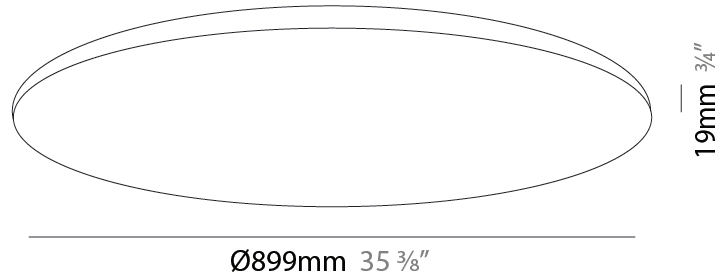

PROJECT
TYPE
SPECIFIER
QUANTITY
DATE

INFINITE ROUND RECESSED

A56180- -
base number   Color   Finish
                         Temperature   Options

1. To build a product code in our configurator select the specify button on the base model # product page
2. To build a manual product code on this datasheet choose from the options listed below in blue font and add the suffix to the base model #

GENERAL

Series: Infinite Round
Partner: Ivela
Division: Architectural
Installation: Recessed
Product Type: Panels
Mounting Location: Ceiling
Light Distribution: Direct

PHYSICAL

Shape: Round
Diameter (mm): 899
Diameter (in): 35 ³/₈
Height (mm): 19
Height (in): 3/4
Diffuser: PMMA - Opal
Fixture Finish: WHI / BLK / GLD
Fixture Material: Aluminum

ELECTRICAL

Lamp Type: LED
Input Wattage (W): 56
Dimming: Tri-Mode (Non-Dimming and Phase Dimming (120Vac only) and 0-10V Dimming)
Driver Included: No
Driver Location: Remote
Driver Type: Constant Voltage - Universal
Driver Class: Class 2
Housing: ENCP 5 (ERP) ENCP 8 (SC Power)
Input Voltage (V): 120 - 277
Output Voltage (V): 24

LED

Color Temperature (°K): 2700 / 3000 / 3500 / 4000
Max. Delivered Lumen (lm): 3360 / 3500 / 3604 / 3710
Nominal Lumen (lm): 6720 / 7000 / 7208 / 7420
CRI: >93 CRI
Lamp Life (hrs): 50000

OPTICAL

RATINGS AND CERTIFICATIONS

Certified By: CSA Certified to UL and CSA Standards
IP rating: IP20